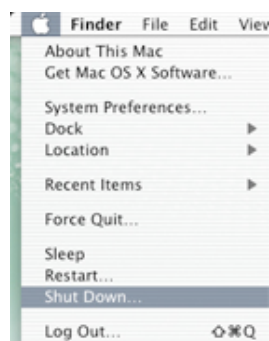

then press return or enter or click the "Shut Down" button.